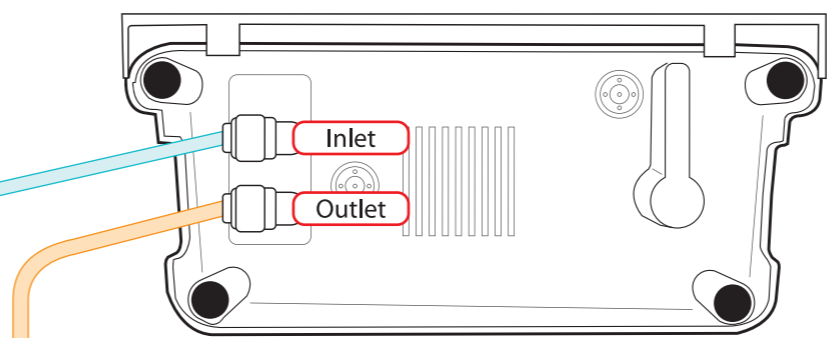

Alpha-1500/ 1700 Series Quick Installation (Under-Sink)

※ To connect the water source line to the unit, a 6Ø (mm) hole should be drilled on the sink.

Please visit our website for videos on how to install.