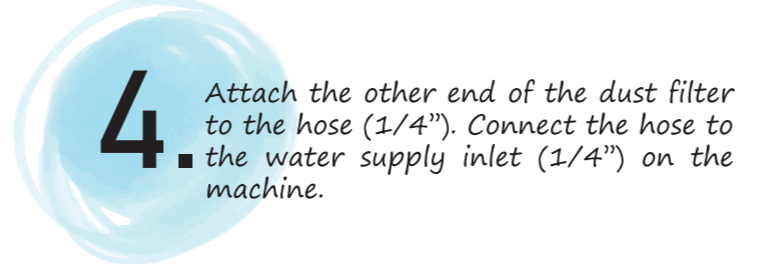

Alpha-1500/ 1700 Series Quick Installation (Under-Sink)

※ To connect the water source line to the unit, a 6Ø (mm) hole should be drilled on the sink.

Please visit our website for videos on how to install.