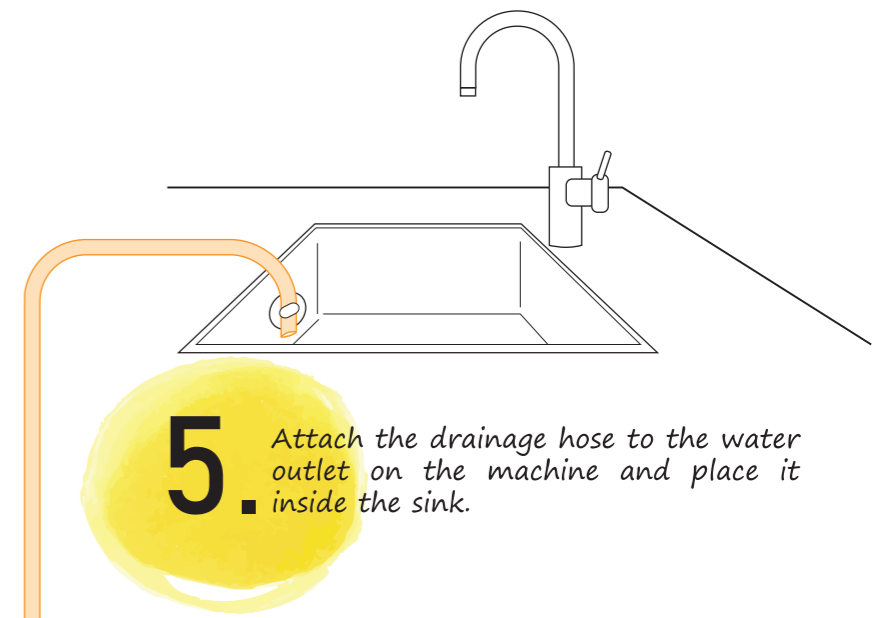

Alpha-1500/ 1700 Series Quick Installation (Under-Sink)

※ To connect the water source line to the unit, a 6Ø (mm) hole should be drilled on the sink.

Please visit our website for videos on how to install.