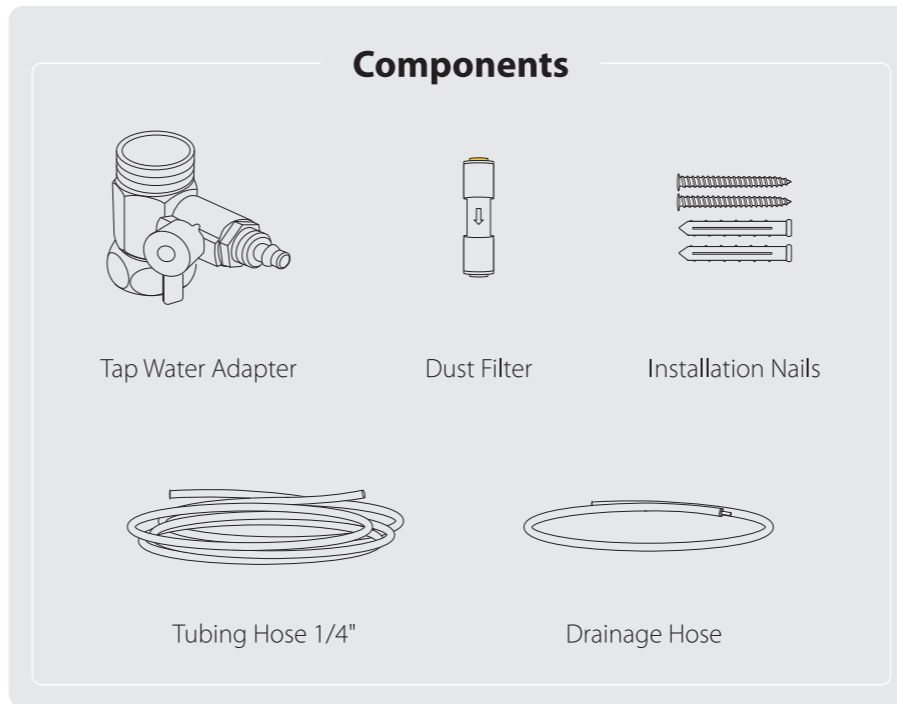

Alpha-1500/ 1700 Series Quick Installation (Under-Sink)

※ To connect the water source line to the unit, a 6Ø (mm) hole should be drilled on the sink.

Please visit our website for videos on how to install.