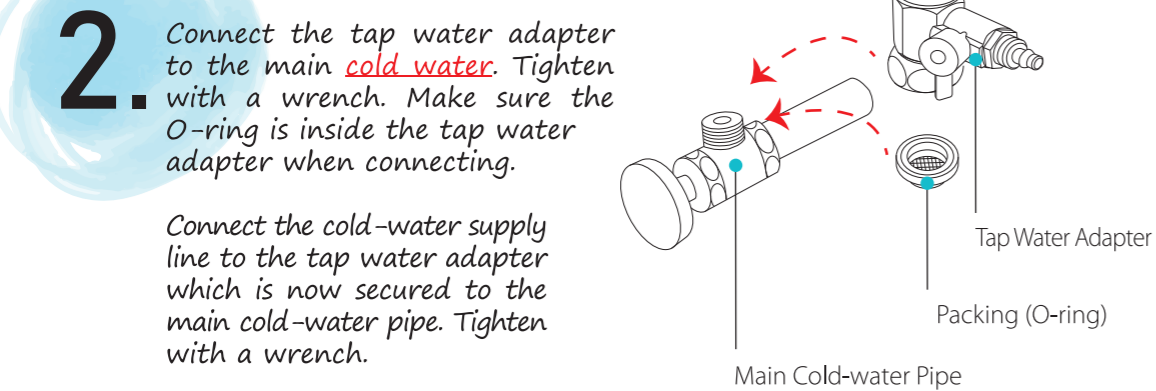

Alpha-1500/ 1700 Series Quick Installation (Under-Sink)

※ To connect the water source line to the unit, a 6Ø (mm) hole should be drilled on the sink.

Please visit our website for videos on how to install.