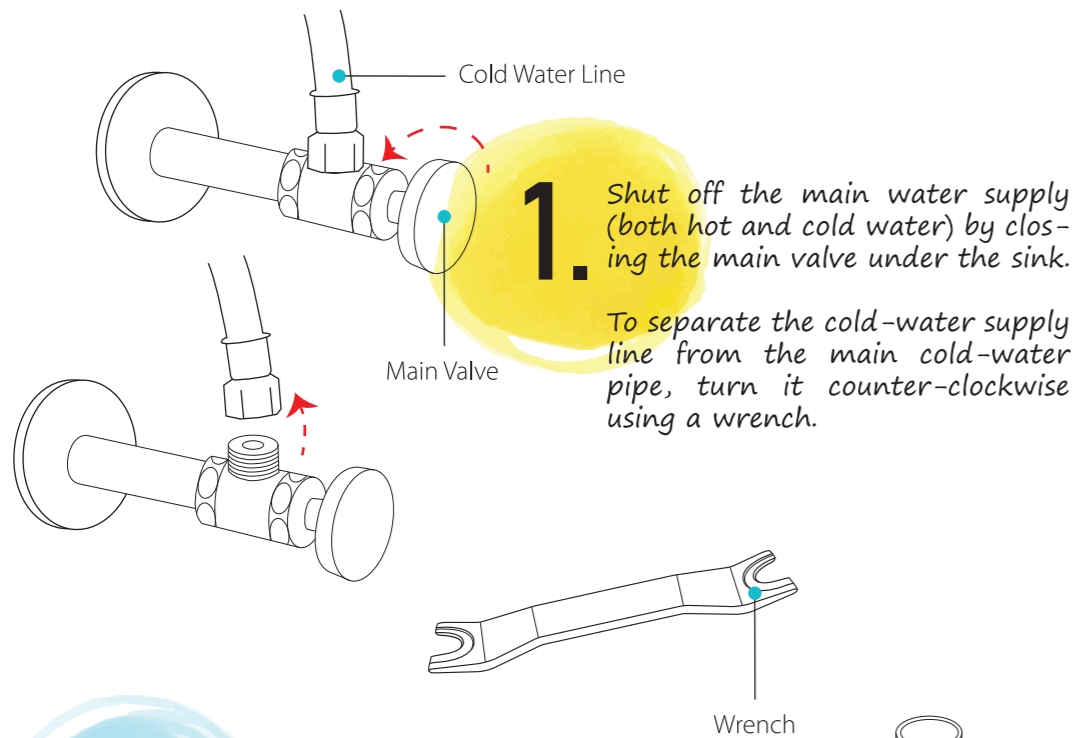

Alpha-1500/ 1700 Series Quick Installation (Under-Sink)

※ To connect the water source line to the unit, a 6Ø (mm) hole should be drilled on the sink.

Please visit our website for videos on how to install.