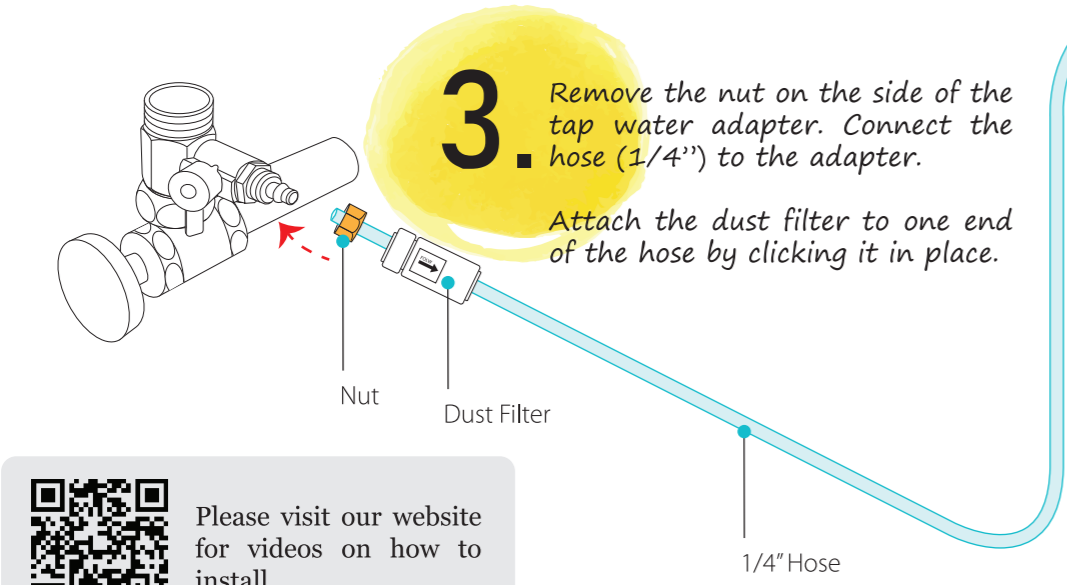

Alpha-1500/ 1700 Series Quick Installation (Under-Sink)

※ To connect the water source line to the unit, a 6Ø (mm) hole should be drilled on the sink.

Please visit our website for videos on how to install.